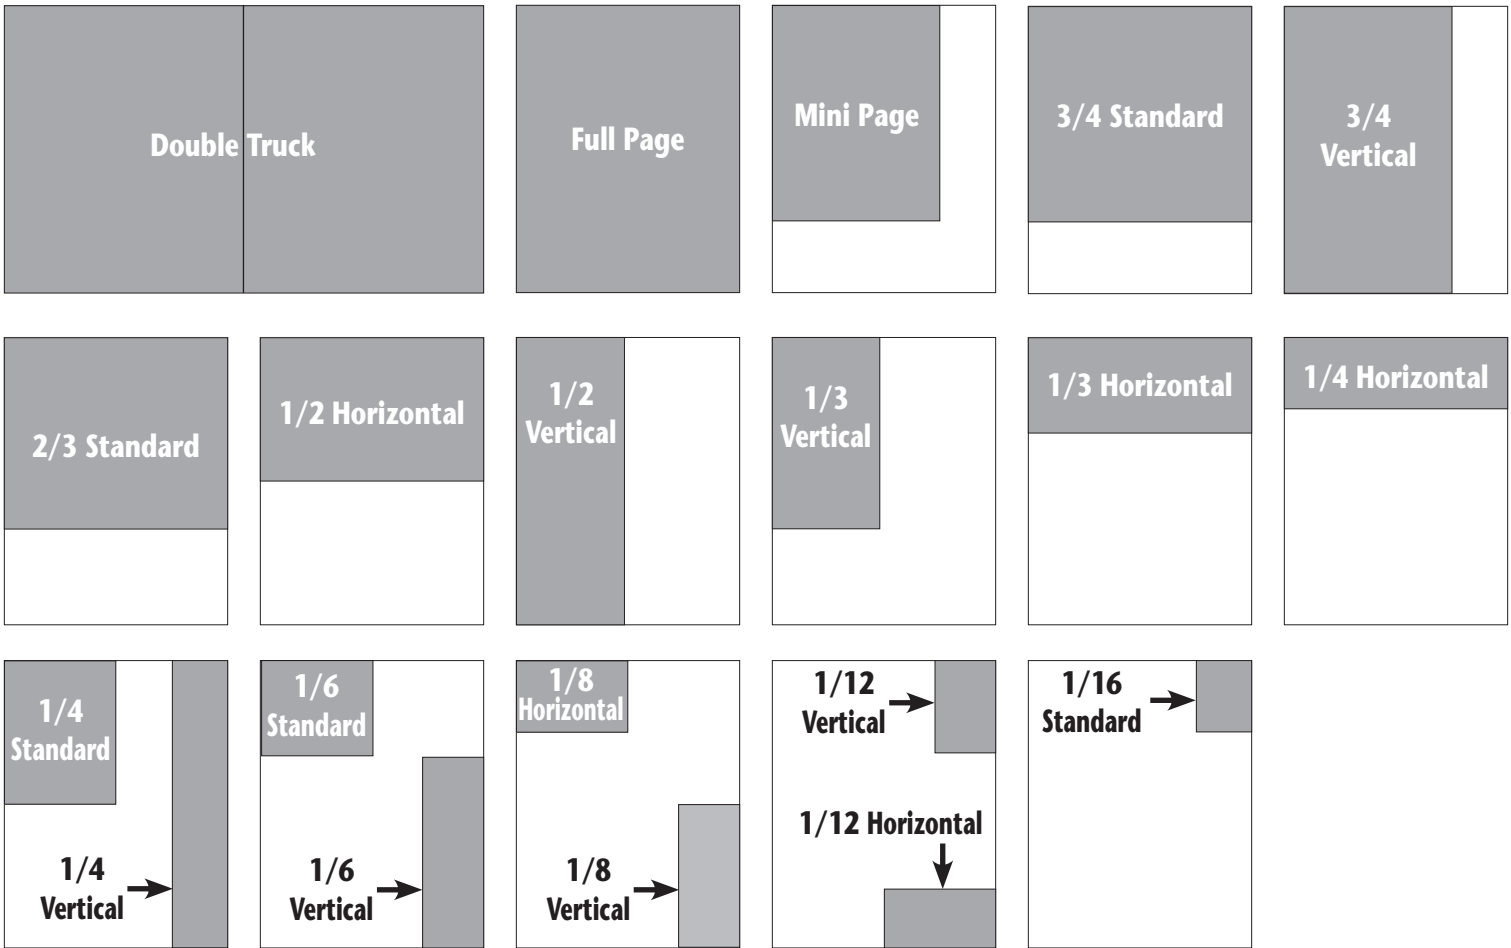

2019 AD SIZES AND DIMENSIONS

REGULAR WEEKLY AND SPECIAL EDITIONS • EFFECTIVE 1/31/2019

ALL DIMENSIONS ARE WIDTH x HEIGHT IN INCHES

Double Truck ad	18.75" x 11.25"	1/4 vertical *	2.125" x 11.037"
Full page	9" x 11.25"	1/4 horizontal	9" x 2.663"
Mini page	6.708" x 8.244"	1/4 standard	4.417" x 5.453"
3/4 standard	9" x 8.244"	1/6 standard	4.417" x 3.593"
3/4 vertical *	6.708" x 11.037"	1/6 vertical *	2.125" x 7.316"
2/3 standard	9" x 7.316"	1/8 horizontal	4.417" x 2.663"
1/2 horizontal	9" x 5.453"	1/8 vertical *	2.125" x 5.453"
1/2 vertical	4.417" x 11.037"	1/12 horizontal *	4.417" x 1.796"
1/3 vertical	4.417" x 7.316"	1/12 vertical *	2.125" x 3.593"
1/3 horizontal	9" x 3.593"	1/16 standard*	2.125" x 2.663"

* Sizes only available in regular issues

GLOSSY INSIDE FRONT COVER, INSIDE BACK COVER and BACK COVER DIMENSIONS

Final trim of full size ad: 9.75" (w) x 12" (h)
 With 0.25" bleed on each side: 10.25" (w) x 12.5" (h)
 Live area: 9" (w) x 11.25" (h) (no text or important images within 0.375" of final trim size)

NOTE: For cover position ads, please build at 300dpi